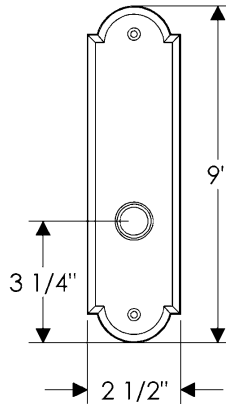

## Arched Entry Set

G572

E702

Also applicable for the E723 with turnpiece  
or E722 with emergency release.