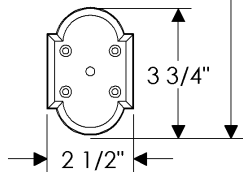

## Arched Entry Set

G572

E702

Also applicable for the E723 with turnpiece  
or E722 with emergency release.