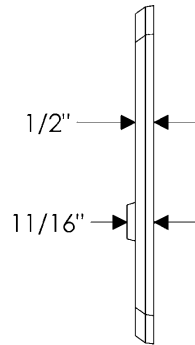

## Arched Entry Set

G572

E702

Also applicable for the E723 with turnpiece  
or E722 with emergency release.