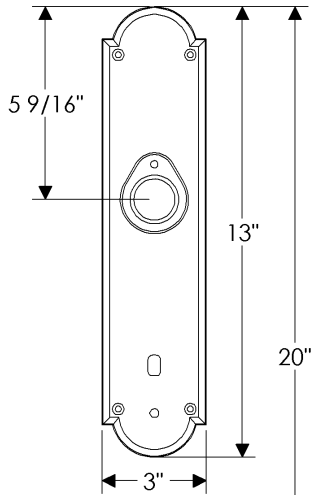

## Arched Entry Set

G572

E702

Also applicable for the E723 with turnpiece  
or E722 with emergency release.