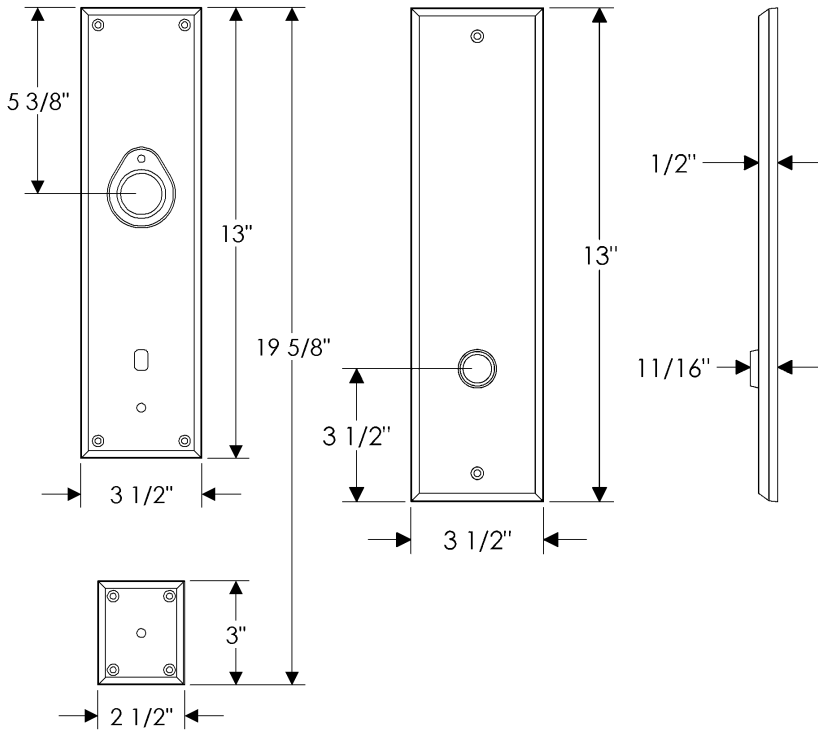

Rectangular Entry Set

G542

E460

Also applicable for the E463 with turn-piece or E464 with emergency release.