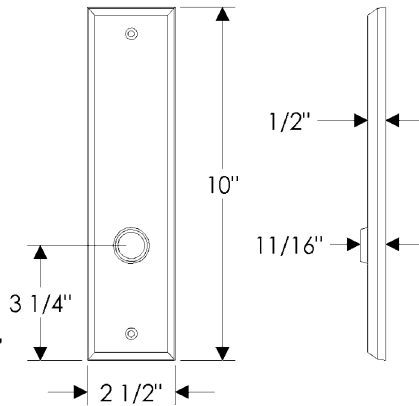

Rectangular Entry Set

G542

E408

Also applicable for the E431 with turn-piece or E432 with emergency release.