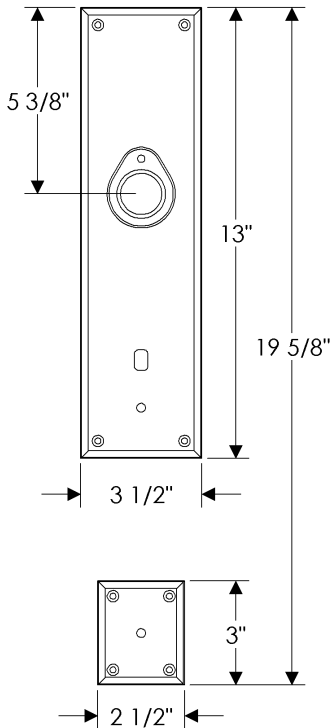

Rectangular Entry Set

G542

E408

Also applicable for the E431 with turn-piece or E432 with emergency release.