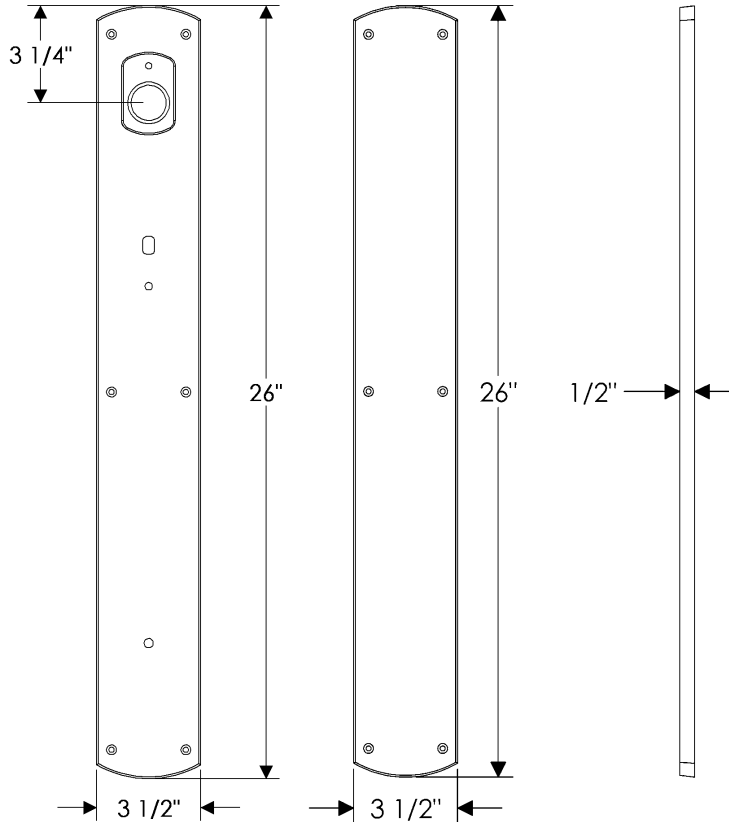

Curved Entry Set

G505

G508

Also applicable for the G507 with turnpiece.