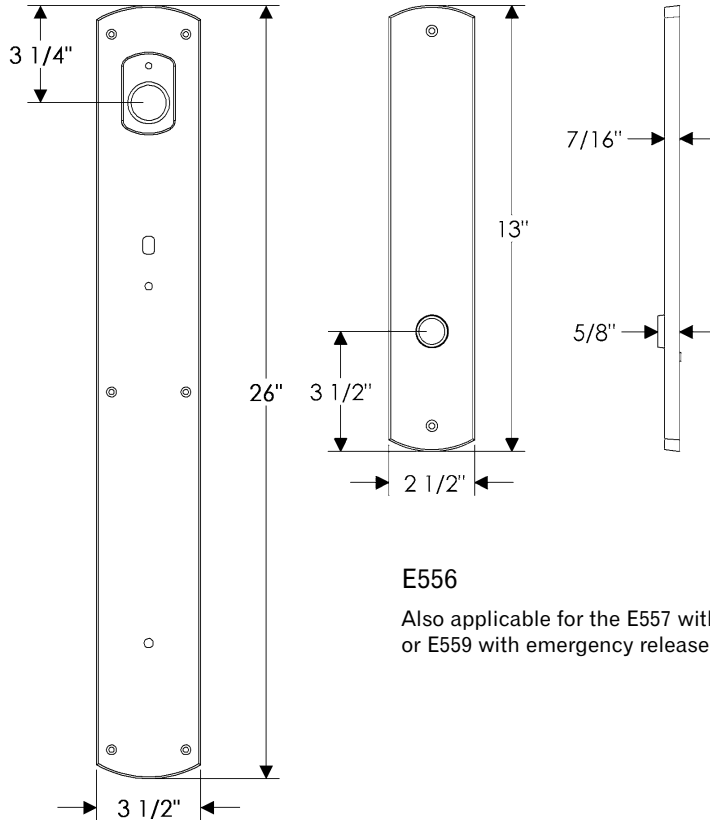

Curved Entry Set

G505

E556

Also applicable for the E557 with turnpiece
or E559 with emergency release.