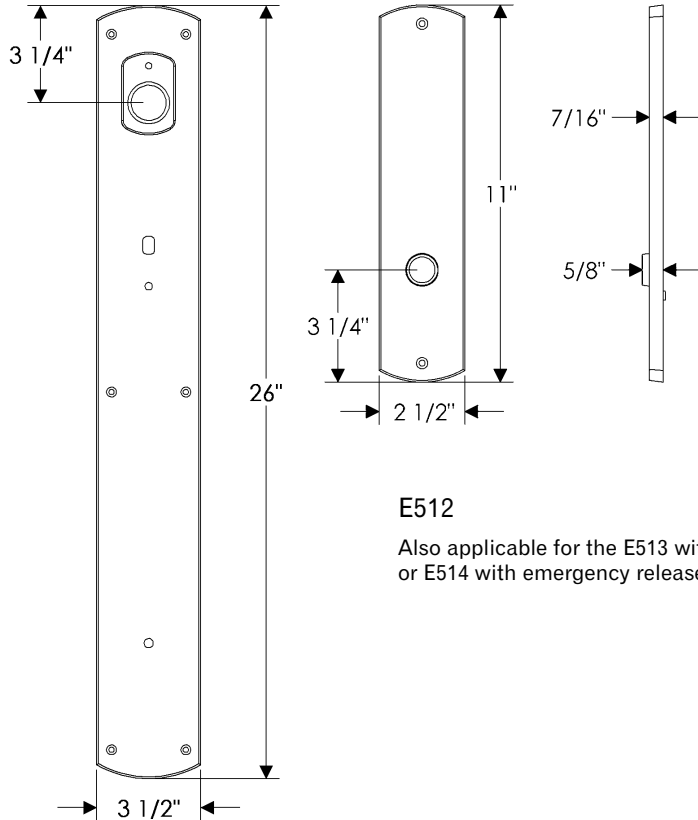

Curved Entry Set

G505

E512

Also applicable for the E513 with turnpiece
or E514 with emergency release.