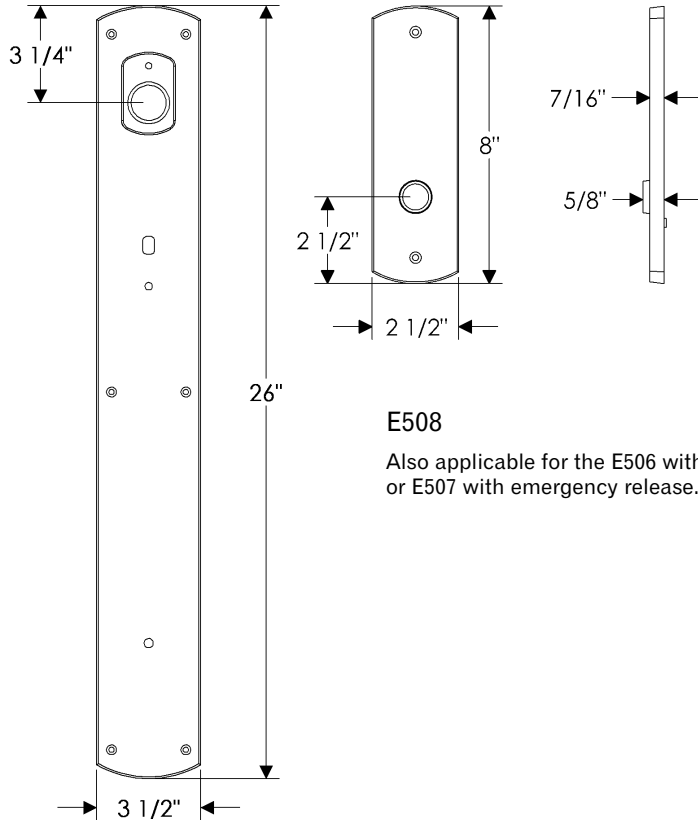

Curved Entry Set

G505

E508

Also applicable for the E506 with turnpiece
or E507 with emergency release.