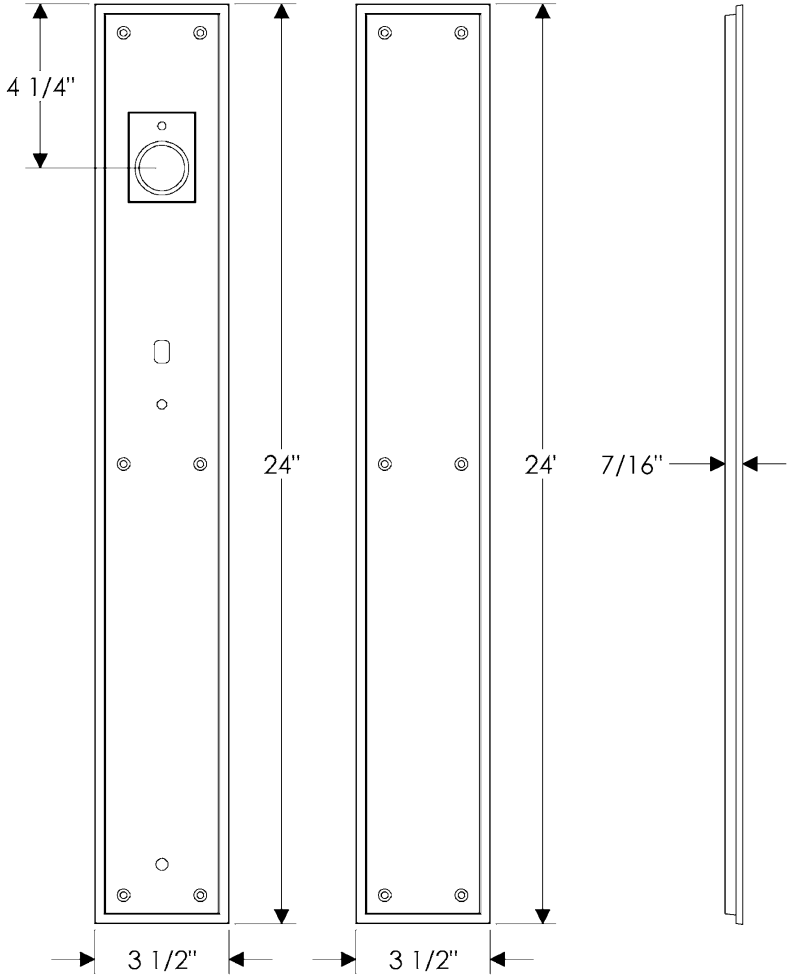

Stepped Entry Set

G326

G327

Also applicable for the E463 with turnpiece
or E464 with emergency release.