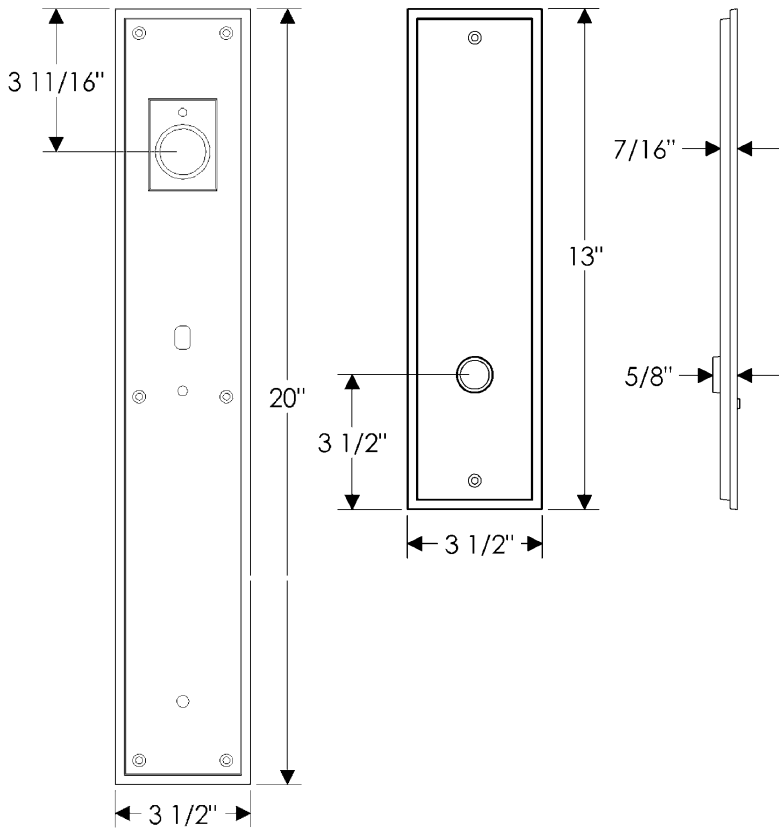

Stepped Entry Set

G320

E360

Also applicable for the E363 with turn-piece or E364 with emergency release.