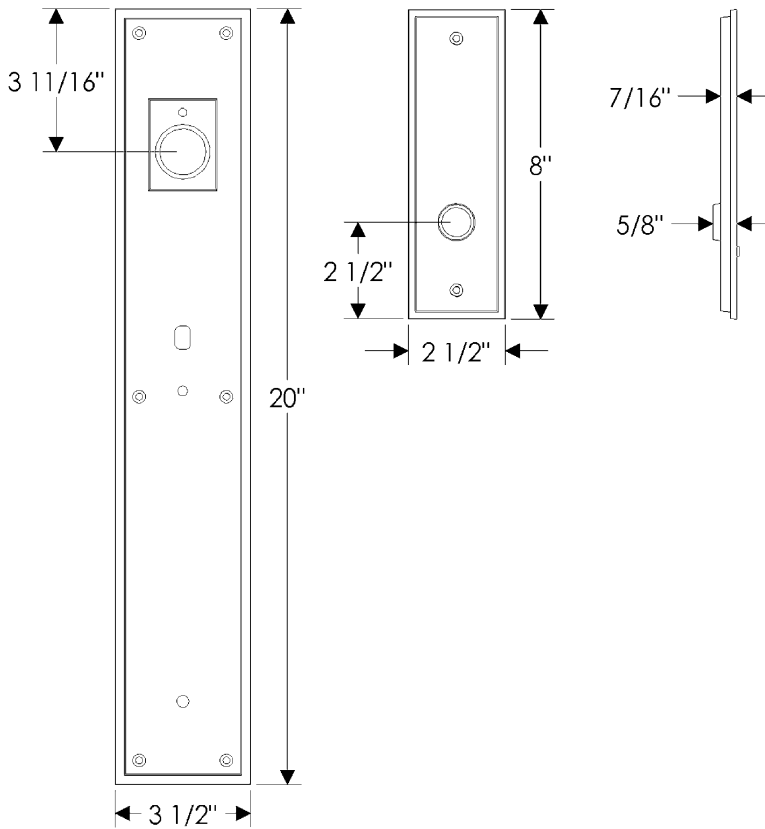

Stepped Entry Set

G320

E308

Also applicable for the E306 with turn-piece or E307 with emergency release.