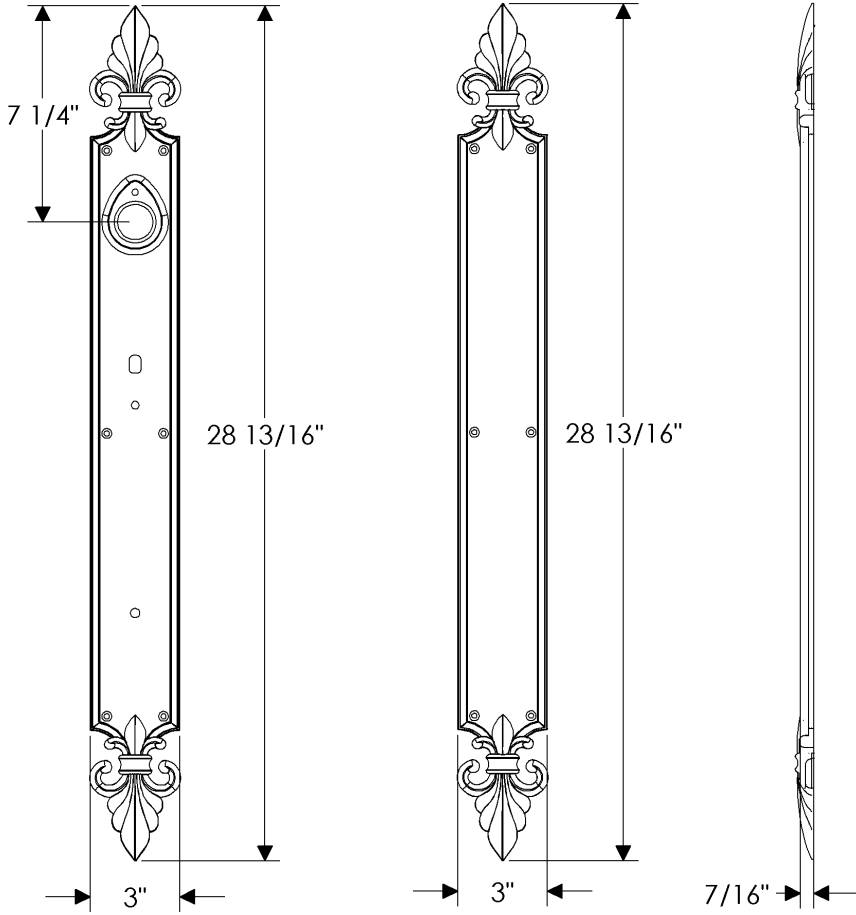

Bordeaux Entry Set

G30833

E30831

*Also applicable with
the E30832 (Turnpiece)