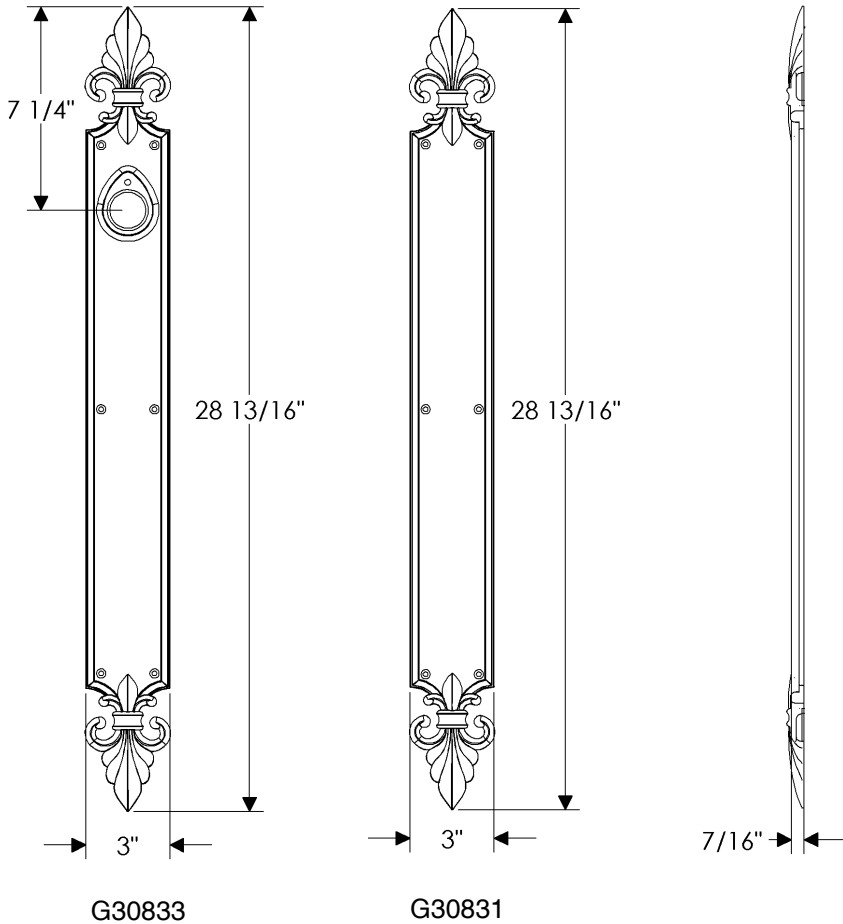

Bordeaux Push/Pull Set

*Also applicable with
the G30832 (Turnpiece)