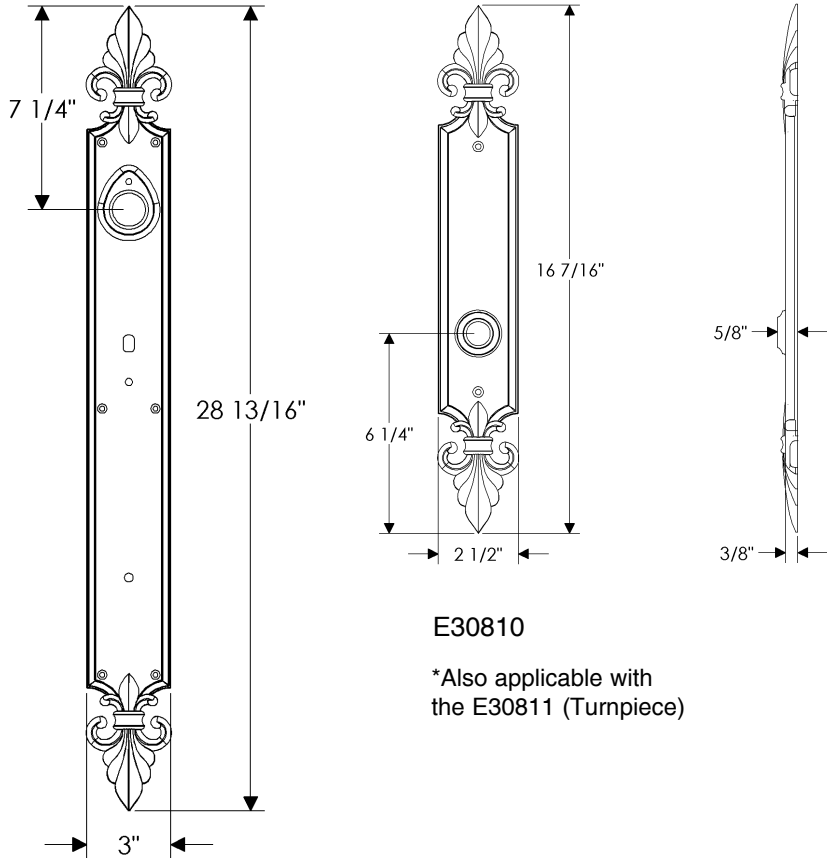

## Bordeaux Entry Set

E30810

\*Also applicable with  
the E30811 (Turnpiece)

G30833