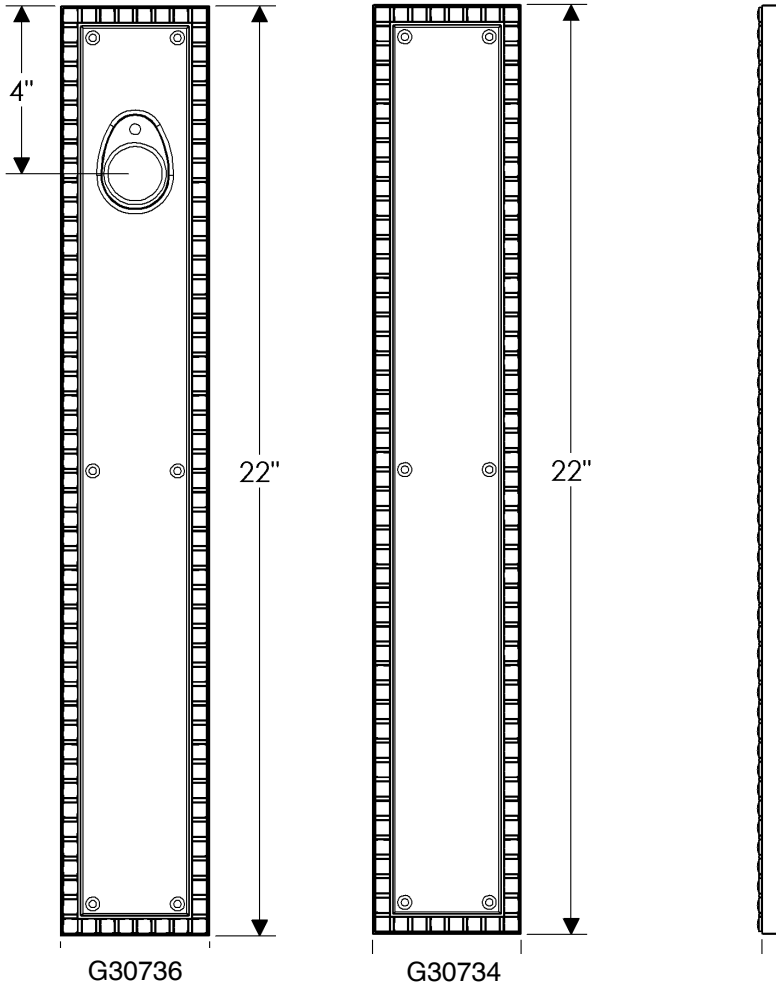

Corbel Rectangular Push/Pull Set

*Also applicable with
the E30735 (Turnpiece)