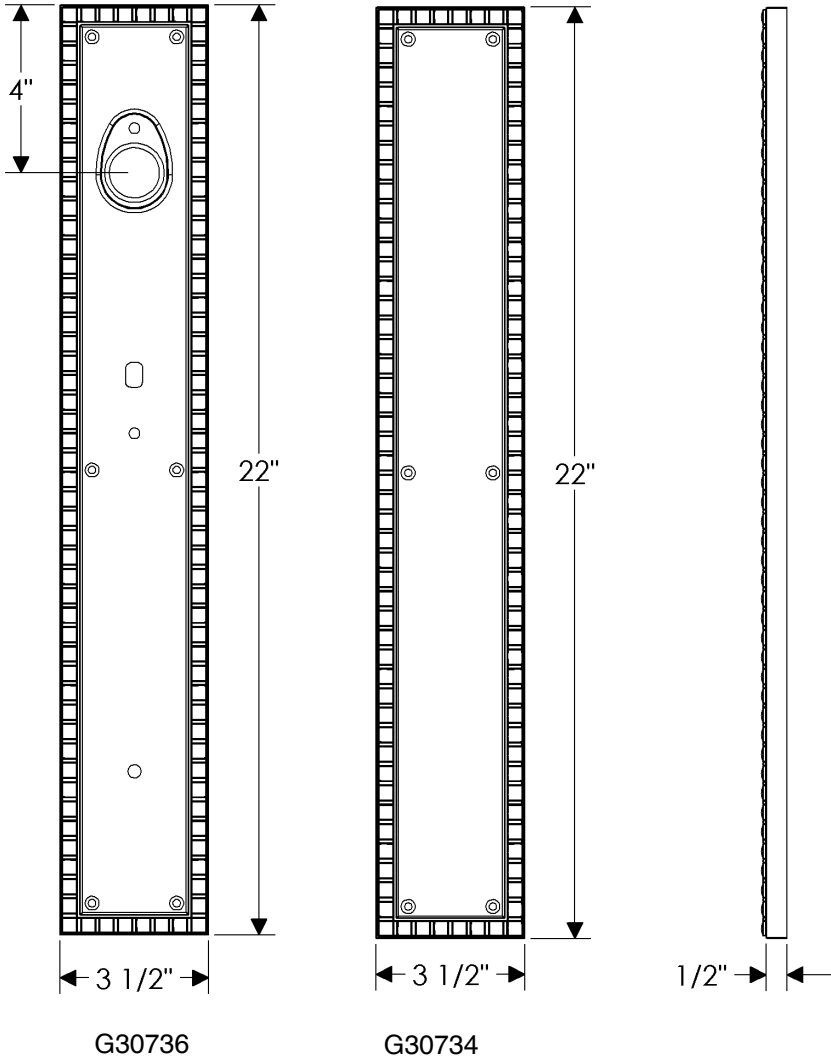

Corbel Rectangular Entry Set

*Also applicable with
the G30735 (Turnpiece)