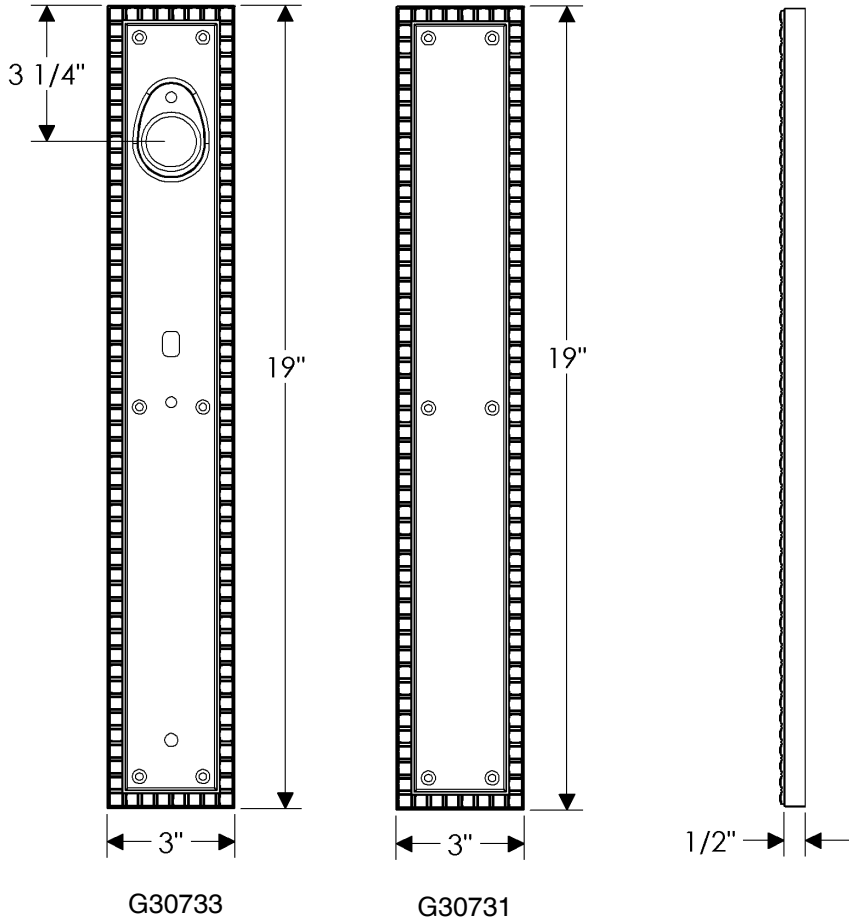

Corbel Rectangular Entry Set

*Also applicable with
the E30732 (Turnpiece)