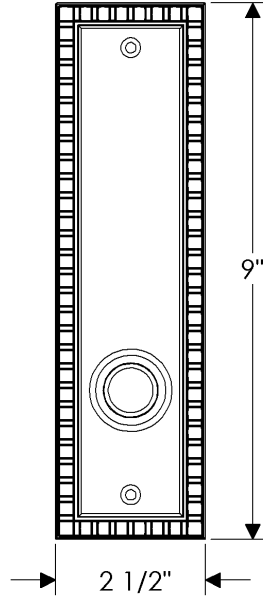

Corbel Rectangular Entry Set

G30733

E30706

*Also applicable with
the E30707 (Turnpiece)