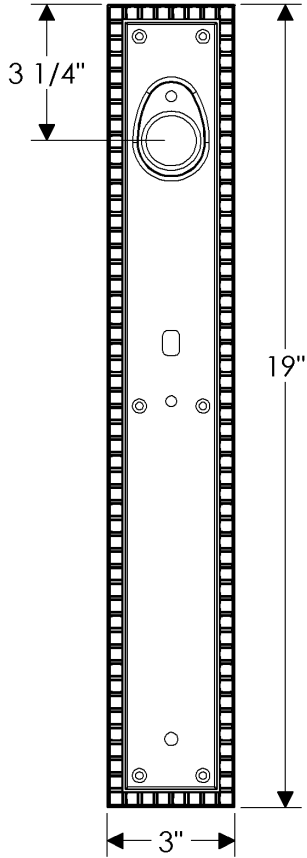

Corbel Rectangular Entry Set

G30733

E30706

*Also applicable with
the E30707 (Turnpiece)