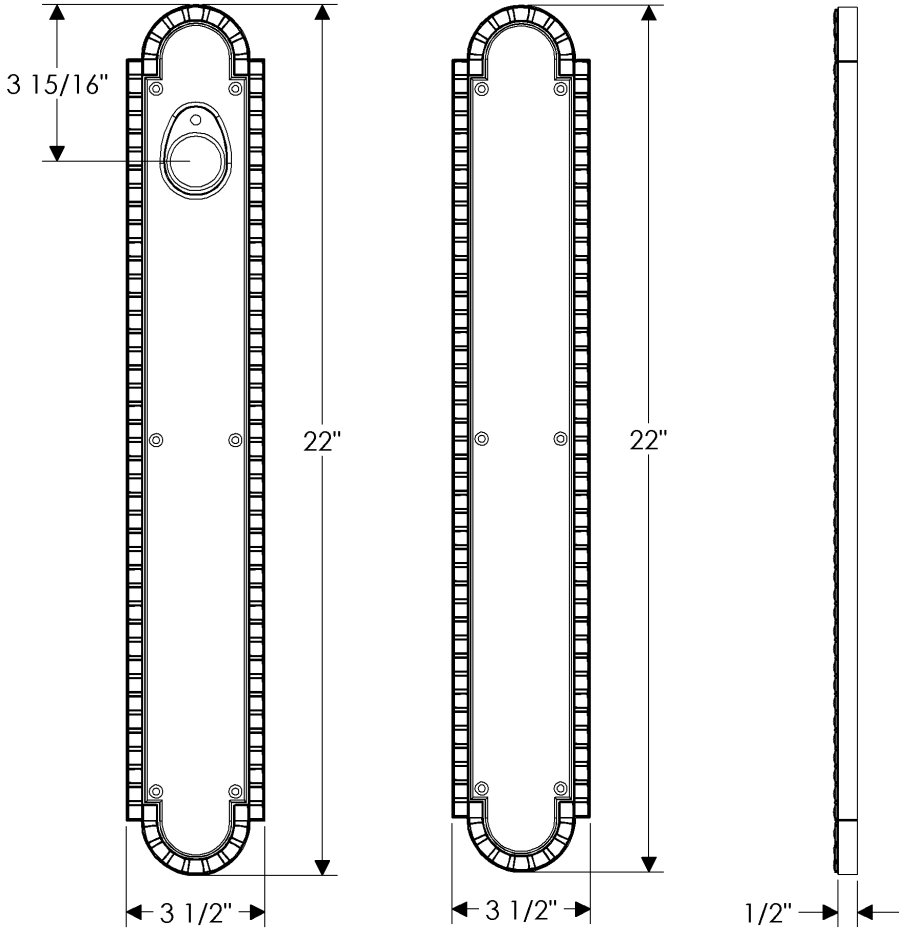

Corbel Arched Push/Pull Set

G30636

G30634

*Also applicable with
the G30635 (Turnpiece)