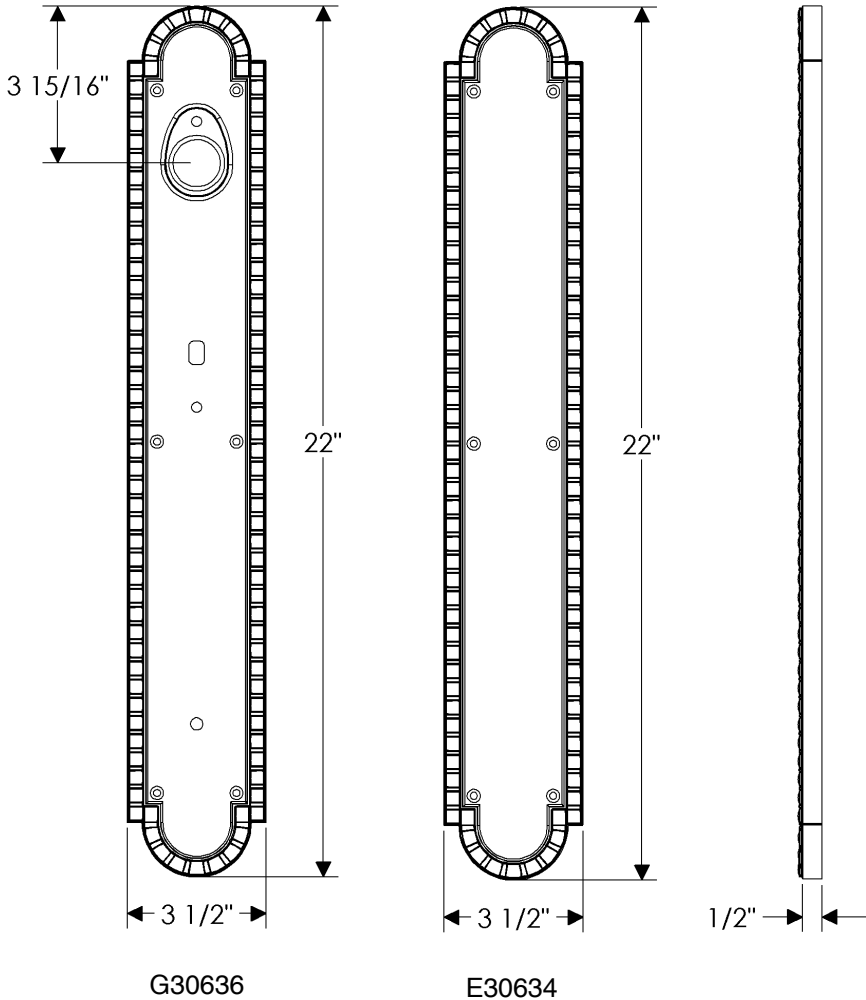

## Corbel Arched Entry Set

G30636

E30634

\*Also applicable with  
the E30635 (Turnpiece)