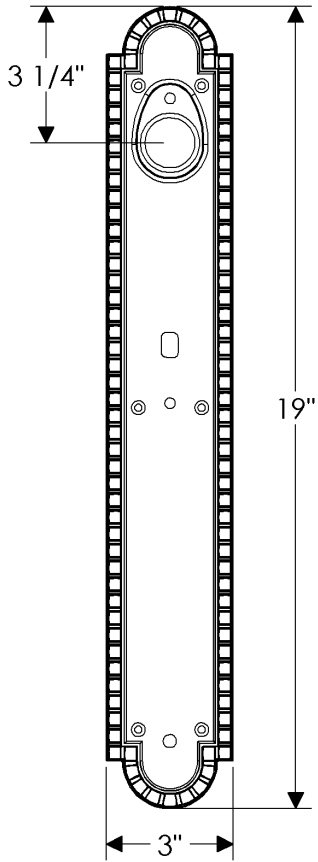

Corbel Arched Entry Set

G30633

G30631

*Also applicable with
the G30632 (Turnpiece)