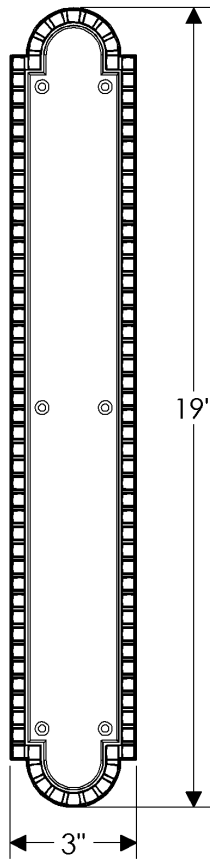

Corbel Arched Entry Set

G30633

G30631

*Also applicable with
the G30632 (Turnpiece)