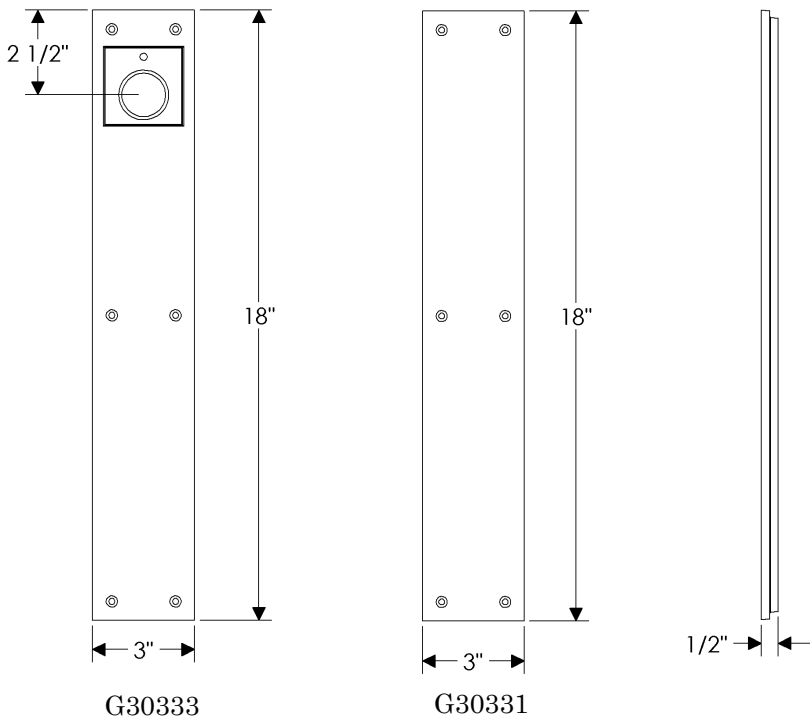

Trousdale Push/Pull Set
Trousdale Collection

G30333

G30331

Note: Also applicable with
G30332 with turnpiece