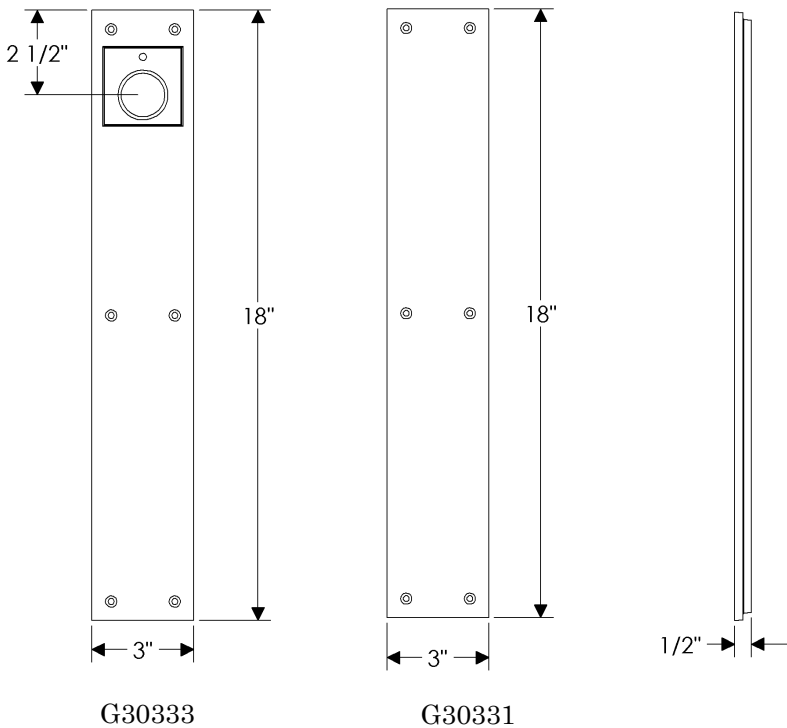

Trousdale Entry Door Set

Trousdale Collection

Note: Also applicable with
G30332 with turnpiece