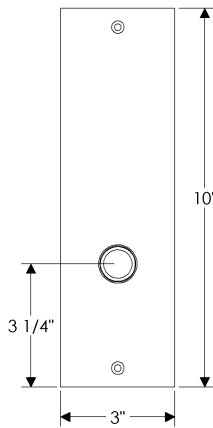

Trousdale Entry Door Set  
*Trousdale Collection*

G30333

E30310

Note: Also applicable with  
E30311 with turnpiece