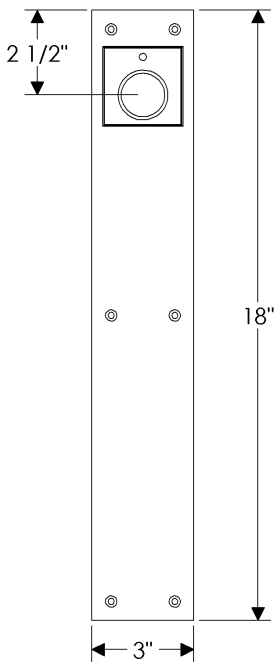

Trousdale Entry Door Set  
*Trousdale Collection*

G30333

E30310

Note: Also applicable with  
E30311 with turnpiece