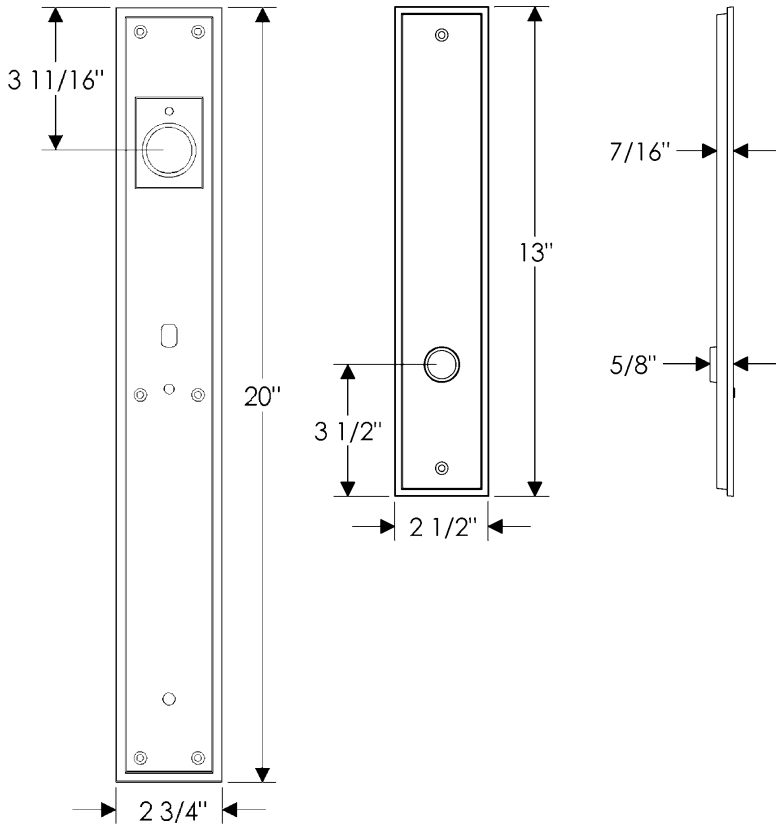

### Stepped Entry Set

G301

E356

Also applicable for the E357 with turnpiece  
or E359 with emergency release.