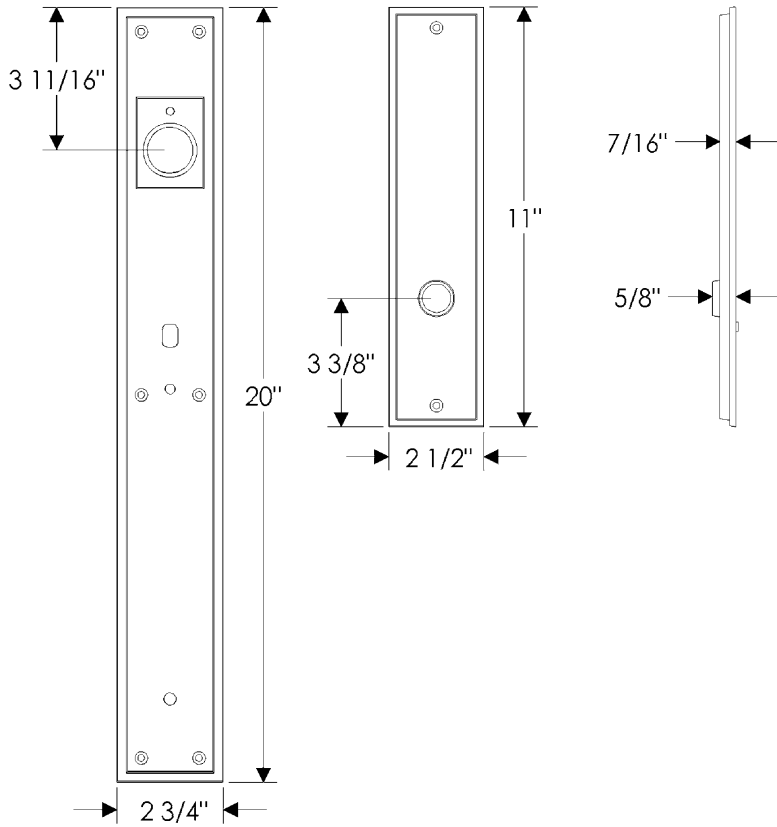

Stepped Entry Set

G301

E312

Also applicable for the E313 with turnpiece
or E314 with emergency release.