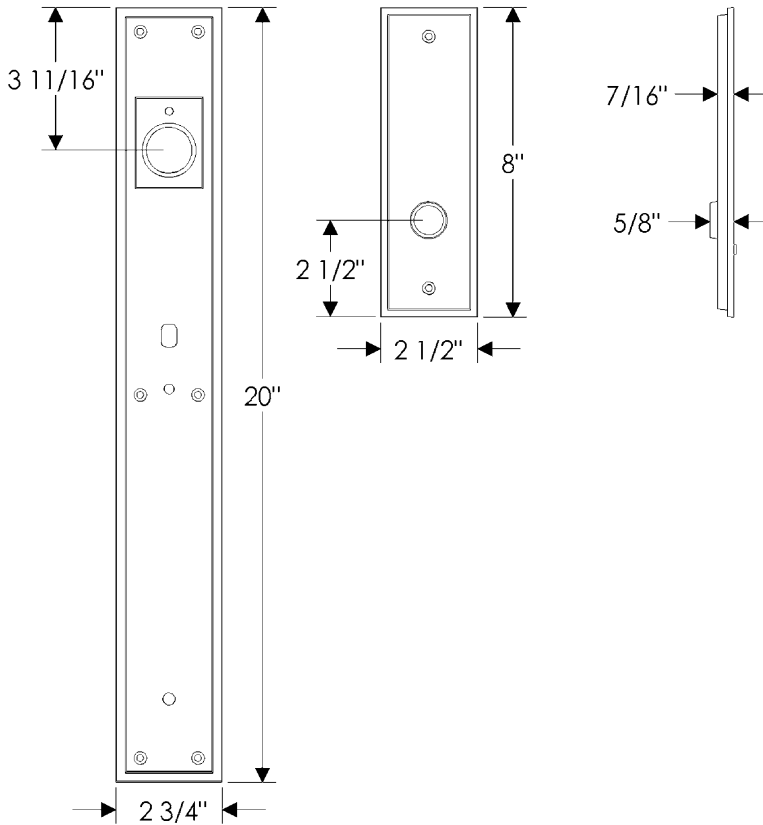

Stepped Entry Set

G301

E308

Also applicable for the E306 with turnpiece
or E307 with emergency release.