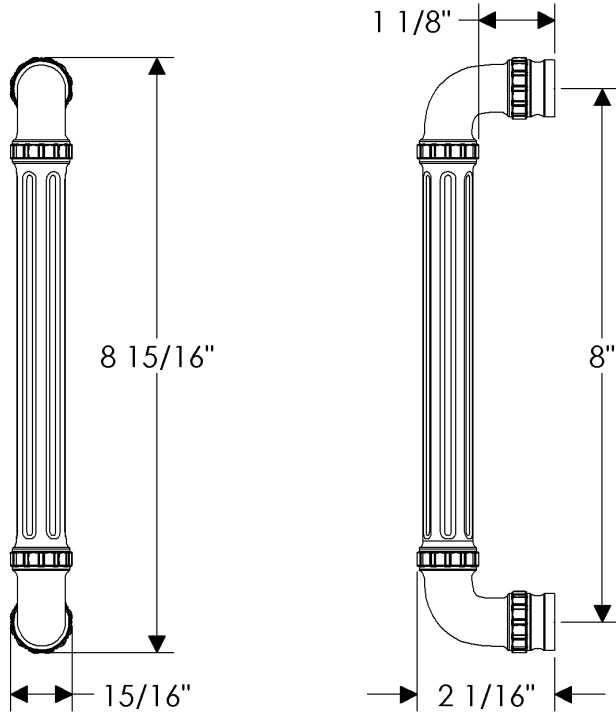

Corbel Collection

G30168
Pillar Grip