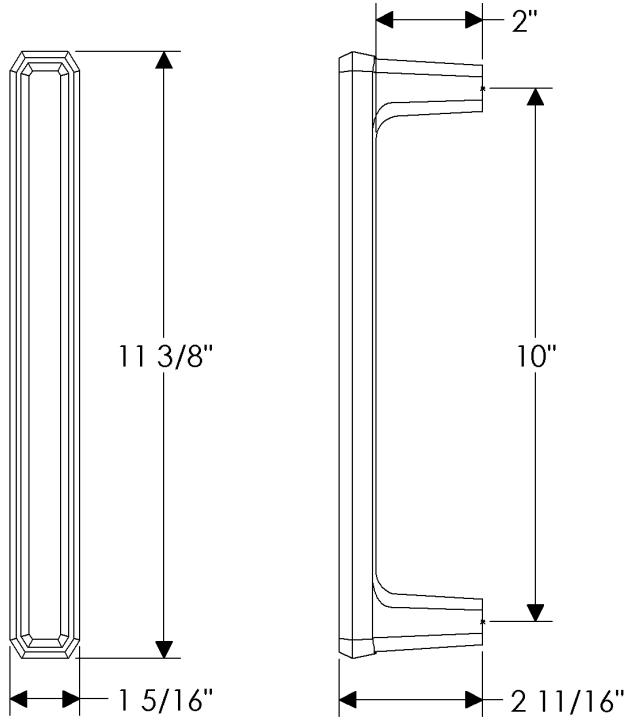

Hammered Collection

G30148
Smith Grip