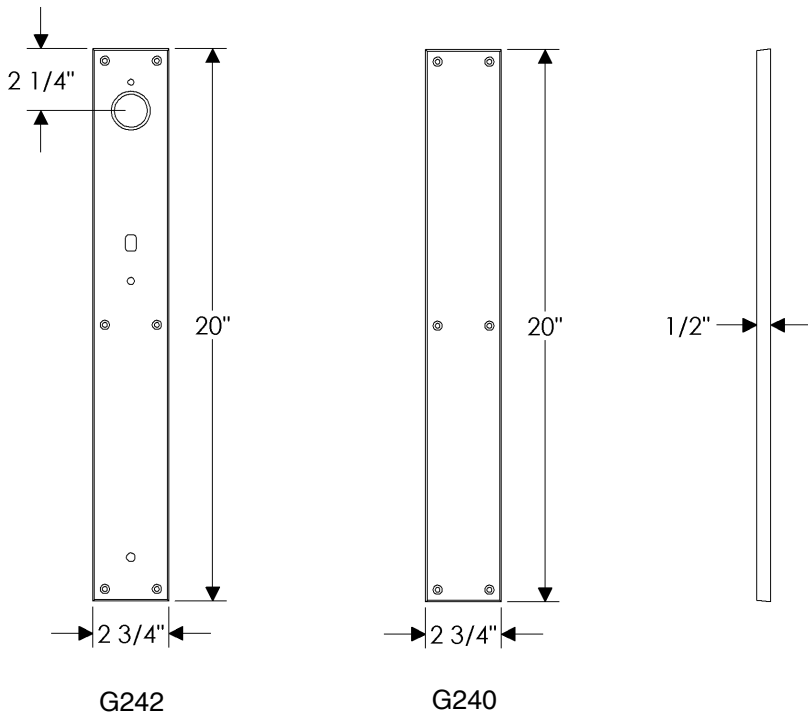

Metro Push/Pull Set

*Also applicable for the G241 with turn piece.