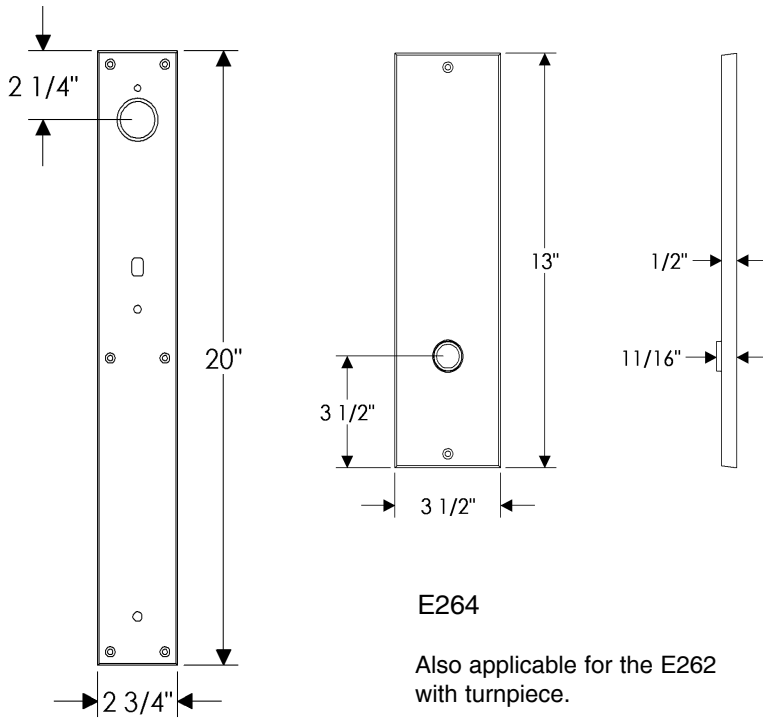

Metro Entry Set

E264

Also applicable for the E262
with turnpiece.

G242