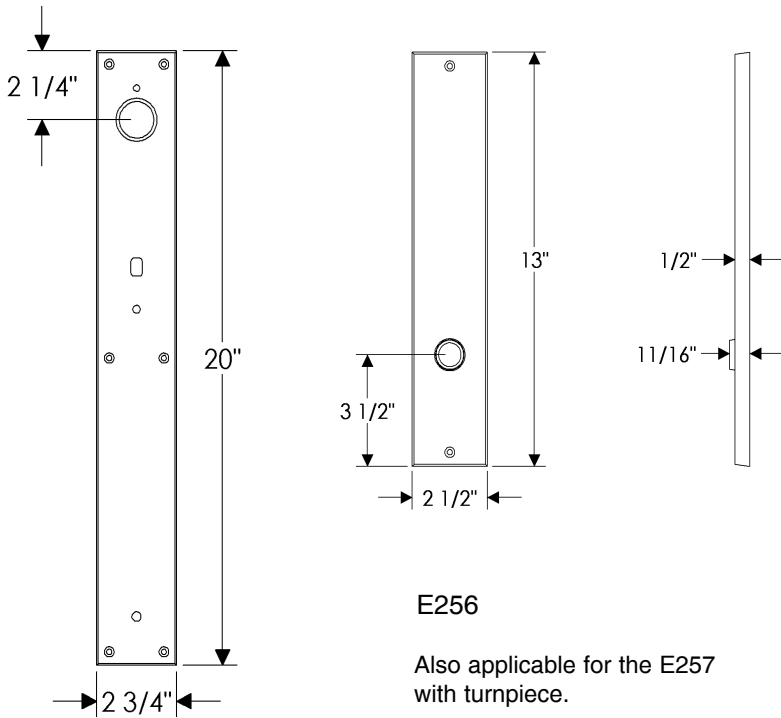

Metro Entry Set

E256

Also applicable for the E257  
with turnpiece.

G242