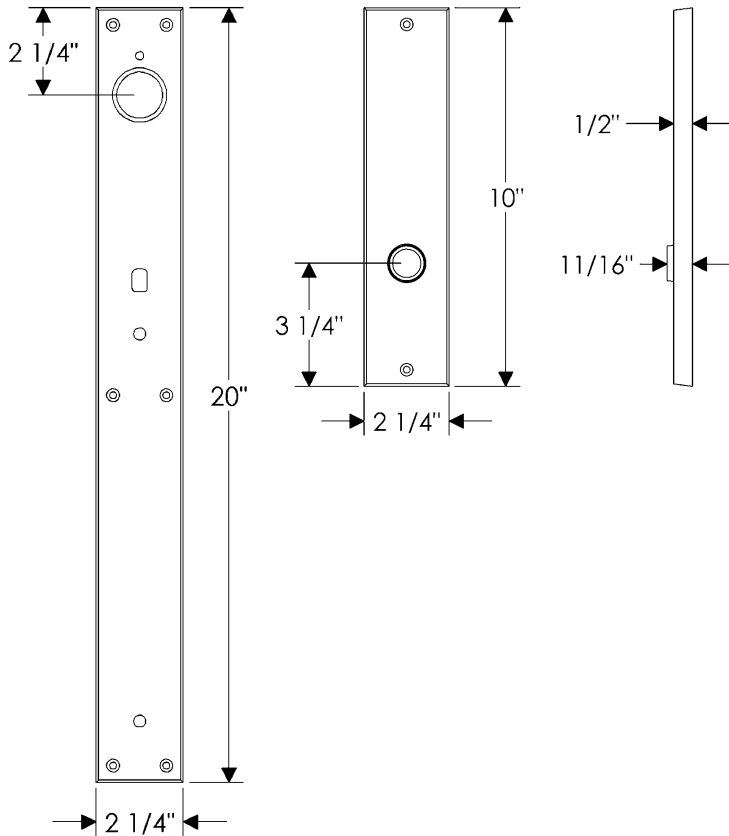

Metro Entry Set

G233

E206

Also applicable for the E207 with turnpiece
or E208 with emergency release.