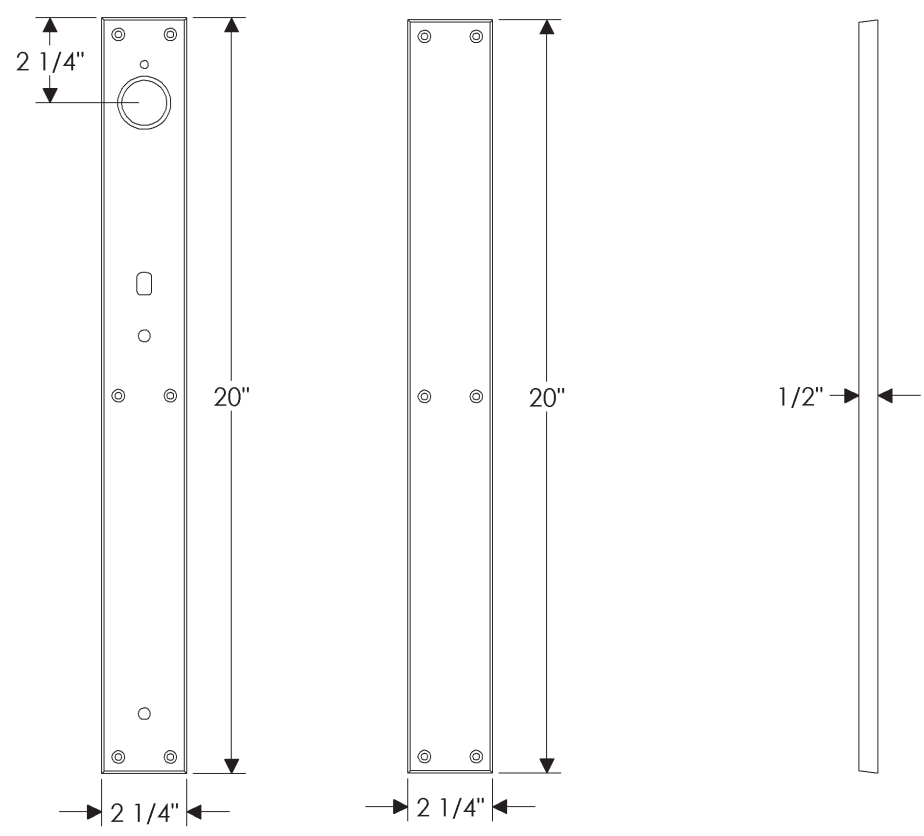

Metro Push/Pull Dead Bolt Set

G233

G230

Also applicable for the G231.