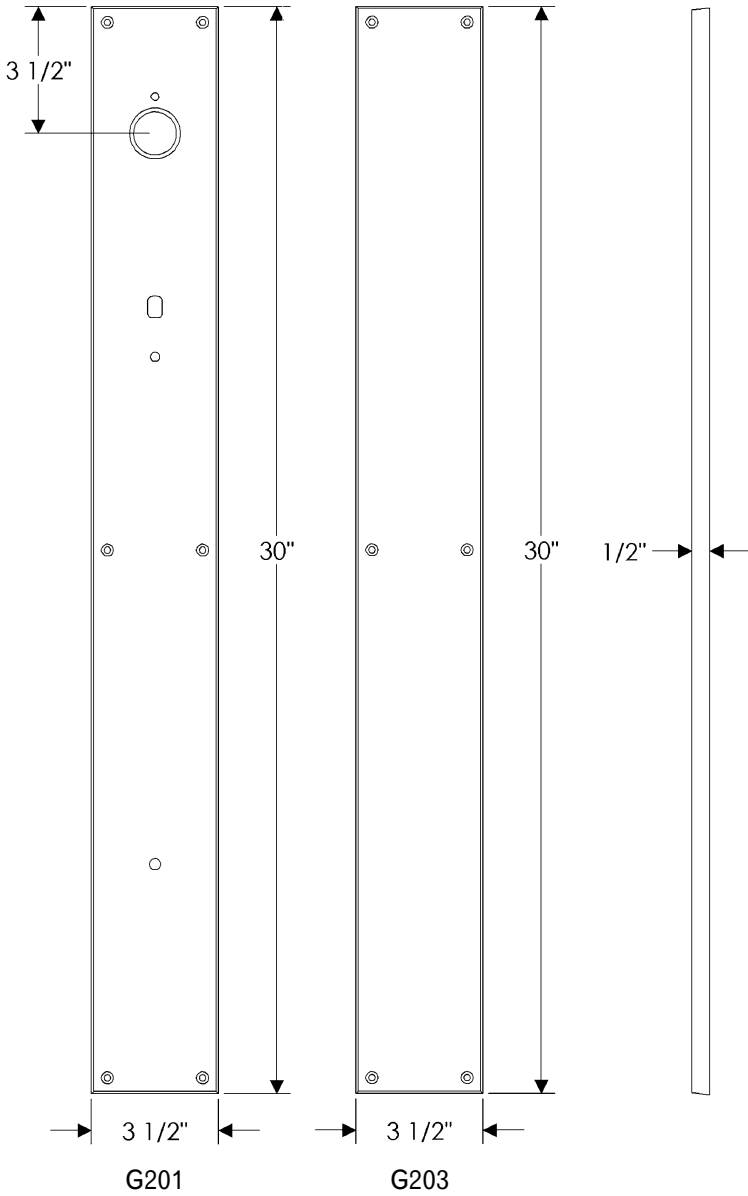

Metro Entry Set

Also applicable for the G202 with turnpiece.