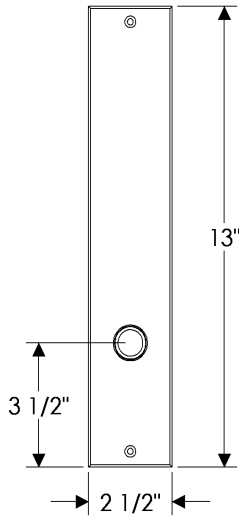

Metro Entry Set

G201

E256

Also applicable for the E257
with turnpiece.