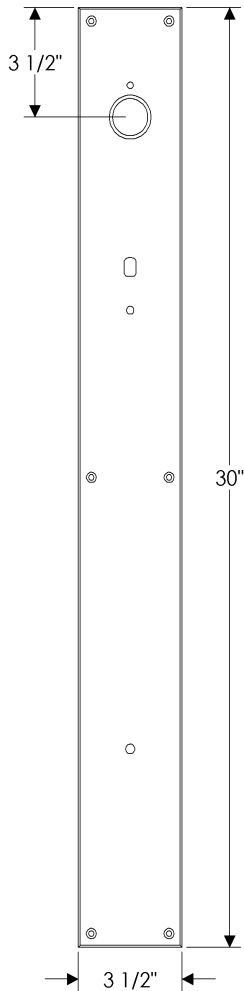

Metro Entry Set

G201

E256

Also applicable for the E257
with turnpiece.