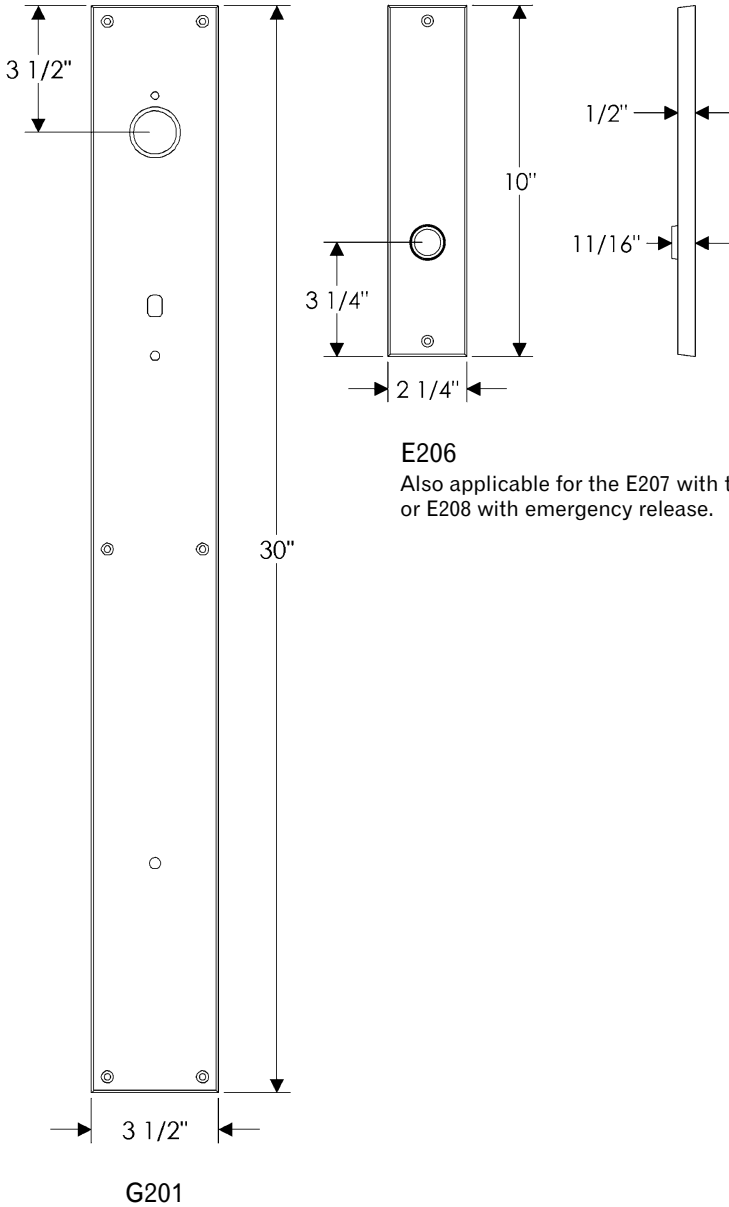

Metro Entry Set

E206

Also applicable for the E207 with turnpiece
or E208 with emergency release.