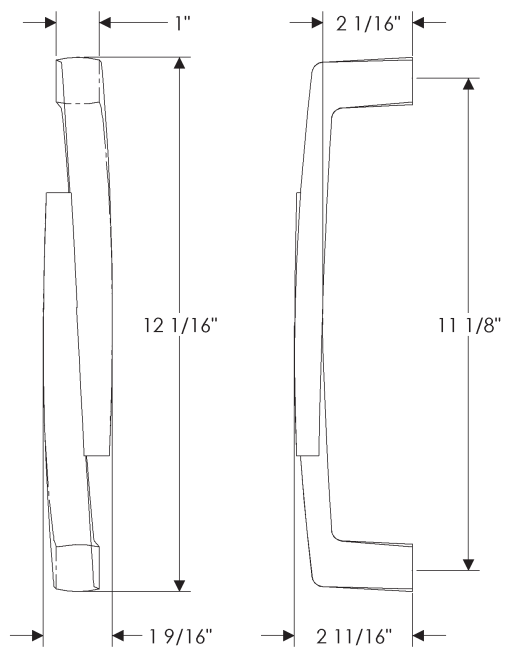

Ted Boerner Collection

G20010
11 1/8" Shift Grip
Weight: 3.75 lbs.