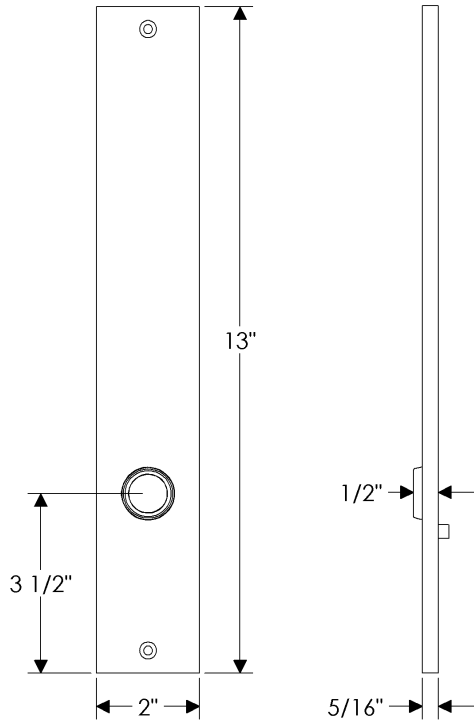

Edge Entry Set

G185

E170

*Also applicable for the E171 with turnpiece.