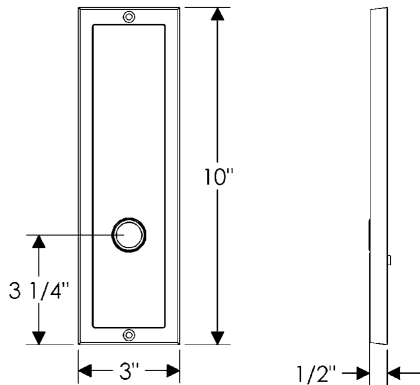

Designer Entry Set

G135

E115

Also applicable for the E116 with turnpiece
or E117 with emergency release.