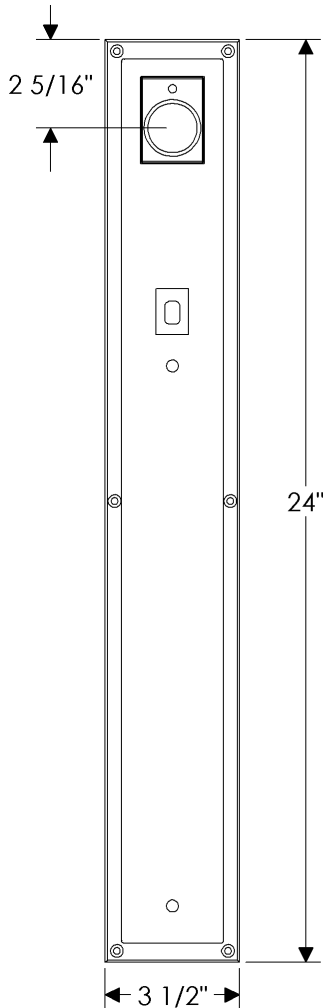

Designer Entry Set

G135

E115

Also applicable for the E116 with turnpiece
or E117 with emergency release.