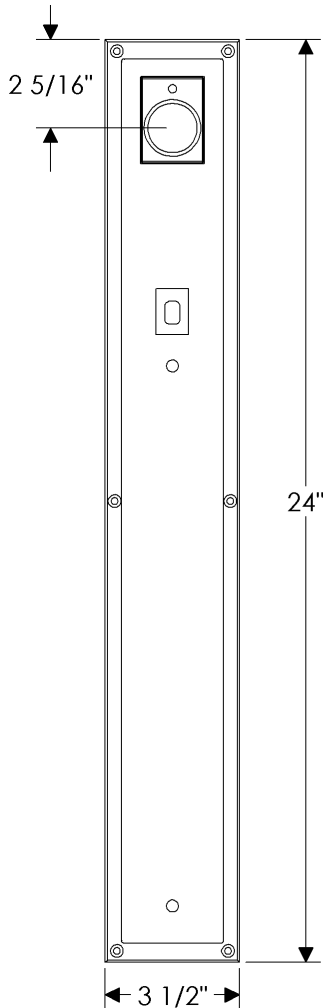

Designer Entry Set

E110

Also applicable for the E112 with turnpiece  
or E113 with emergency release.

G135