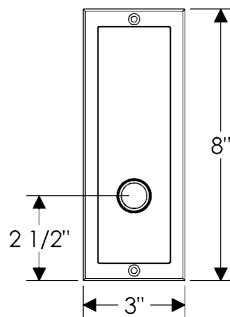

Designer Entry Set

E110

Also applicable for the E112 with turnpiece  
or E113 with emergency release.

G135