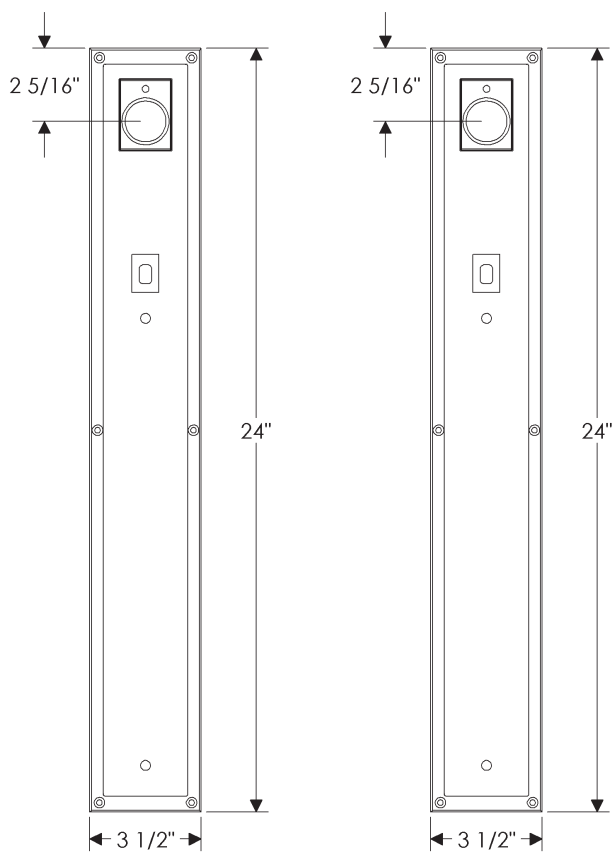

Designer Push Double Set

G135

G135