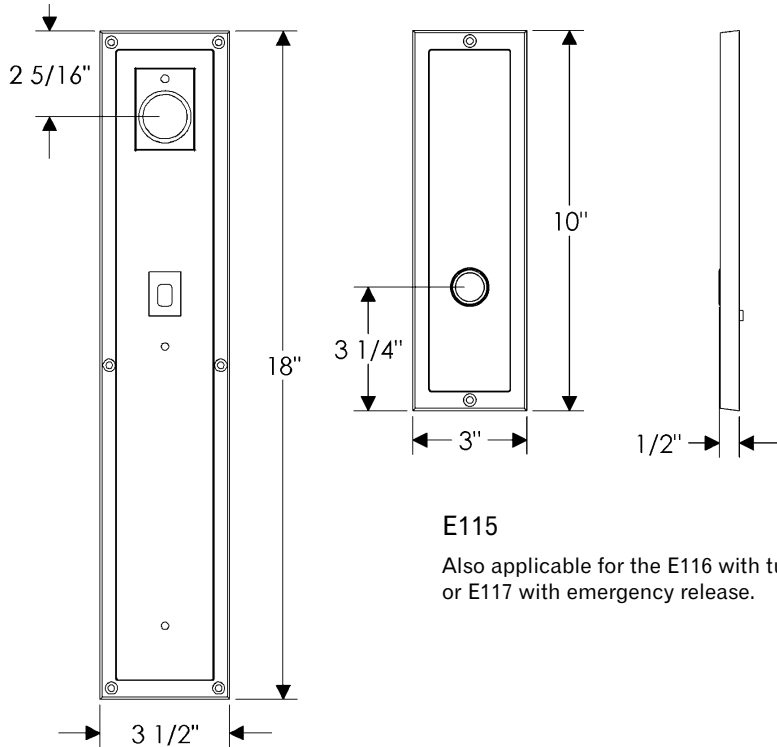

Designer Entry Set

G130

E115

Also applicable for the E116 with turnpiece
or E117 with emergency release.