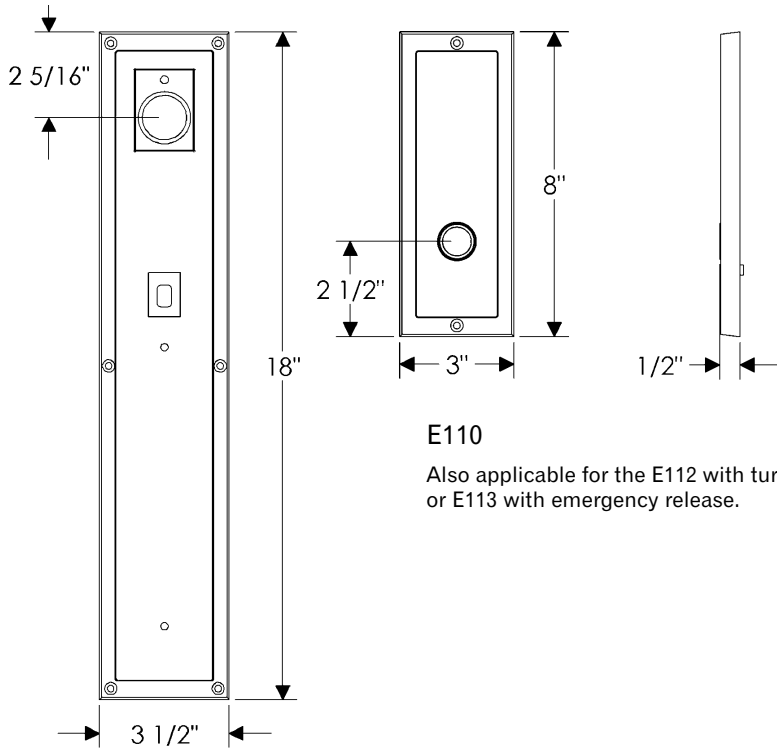

Designer Entry Set

G130

E110

Also applicable for the E112 with turnpiece
or E113 with emergency release.