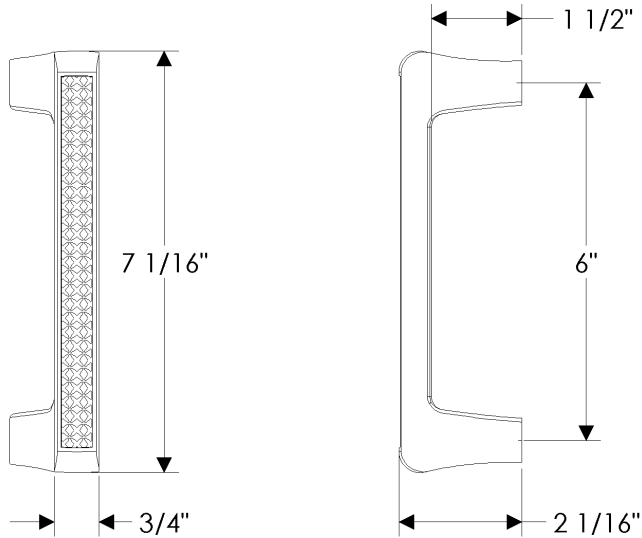

Briggs Collection

G10810  
6" Offset Briggs Grip  
Weight: 1.50 lbs.