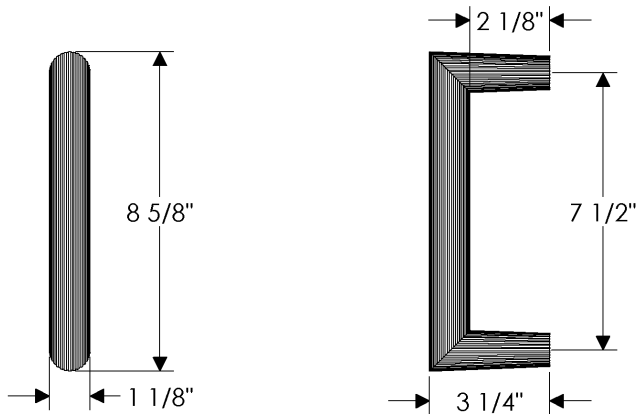

The Flute Collection

G10075
Flute Grip