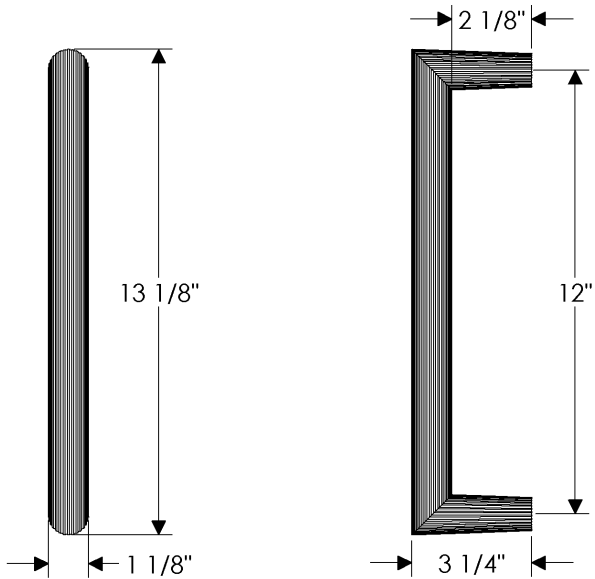

The Flute Collection

G10012
Flute Grip