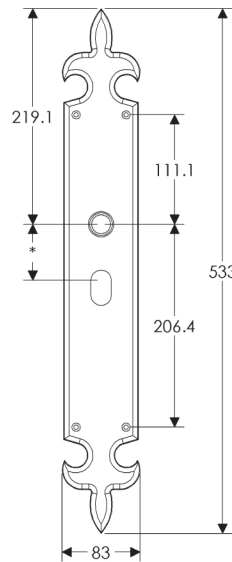

Fleur de Lis Escutcheon: 83mm x 533mm

SL832

BL832

EU832

BK832

OC832

*This center-center dimension will need to be verified before set can be ordered.