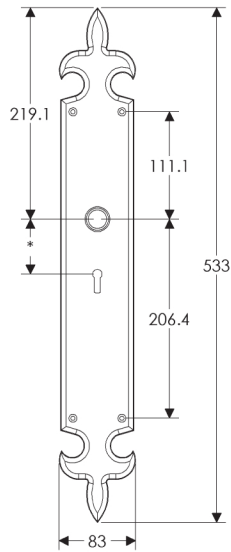

Fleur de Lis Escutcheon: 83mm x 533mm

SL832

BL832

EU832

BK832

OC832

*This center-center dimension will need to be verified before set can be ordered.