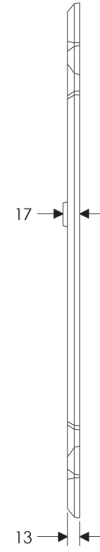

Fleur de Lis Escutcheon: 83mm x 533mm

SL832

BL832

EU832

BK832

OC832

*This center-center dimension will need to be verified before set can be ordered.