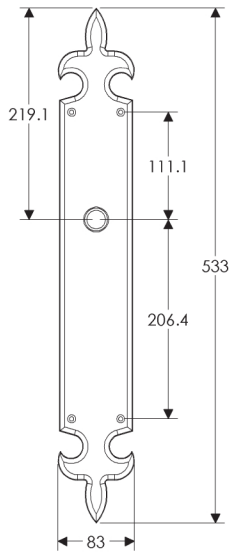

Fleur de Lis Escutcheon: 83mm x 533mm

SL832

BL832

EU832

BK832

OC832

*This center-center dimension will need to be verified before set can be ordered.