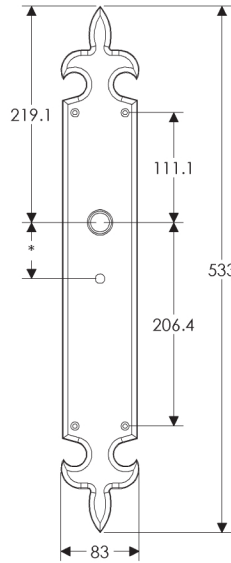

Fleur de Lis Escutcheon: 83mm x 533mm

SL832

BL832

EU832

BK832

OC832

*This center-center dimension will need to be verified before set can be ordered.