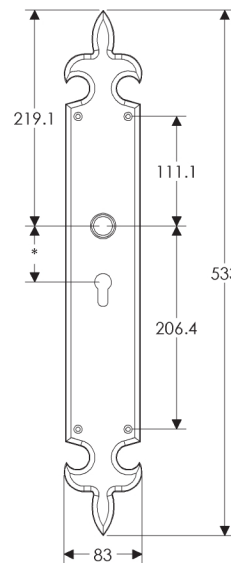

Fleur de Lis Escutcheon: 83mm x 533mm

SL832

BL832

EU832

BK832

OC832

*This center-center dimension will need to be verified before set can be ordered.