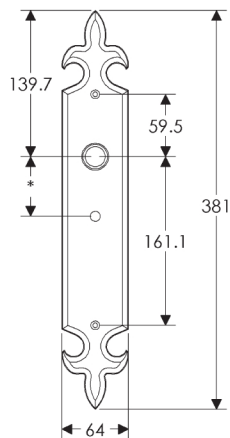

Fleur de Lis Escutcheon: 64mm x 381mm

SL841

BL841

EU841

BK841

OC841

*This center-center dimension will need to be verified before set can be ordered.