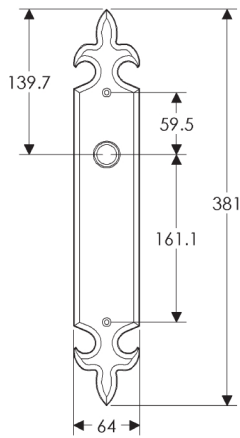

Fleur de Lis Escutcheon: 64mm x 381mm

SL841

BL841

EU841

BK841

OC841

*This center-center dimension will need to be verified before set can be ordered.