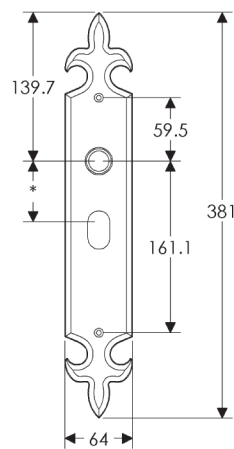

Fleur de Lis Escutcheon: 64mm x 381mm

SL841

BL841

EU841

BK841

OC841

*This center-center dimension will need to be verified before set can be ordered.