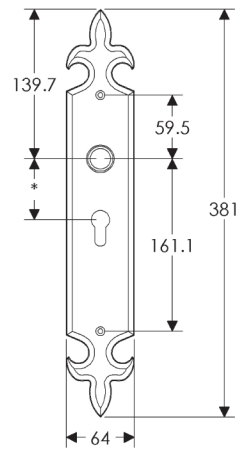

Fleur de Lis Escutcheon: 64mm x 381mm

SL841

BL841

EU841

BK841

OC841

*This center-center dimension will need to be verified before set can be ordered.