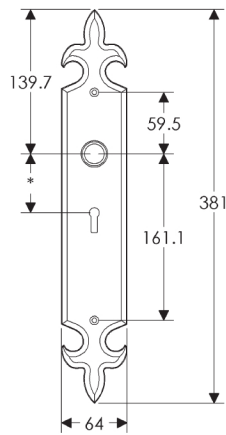

Fleur de Lis Escutcheon: 64mm x 381mm

SL841

BL841

EU841

BK841

OC841

*This center-center dimension will need to be verified before set can be ordered.