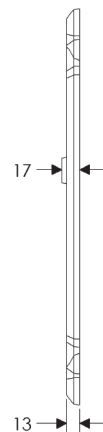

## Fleur de Lis Escutcheon: 51mm x 381mm

**SL824**

**BL824**

**EU824**

**BK824**

**OC824**

\*This center-center dimension will need to be verified before set can be ordered.