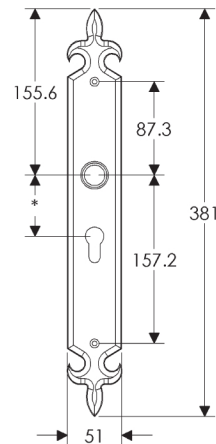

## Fleur de Lis Escutcheon: 51mm x 381mm

**SL824**

**BL824**

**EU824**

**BK824**

**OC824**

\*This center-center dimension will need to be verified before set can be ordered.