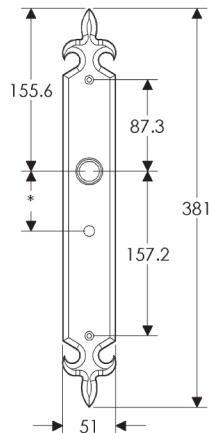

## Fleur de Lis Escutcheon: 51mm x 381mm

**SL824**

**BL824**

**EU824**

**BK824**

**OC824**

\*This center-center dimension will need to be verified before set can be ordered.