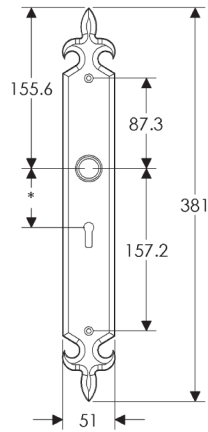

## Fleur de Lis Escutcheon: 51mm x 381mm

**SL824**

**BL824**

**EU824**

**BK824**

**OC824**

\*This center-center dimension will need to be verified before set can be ordered.