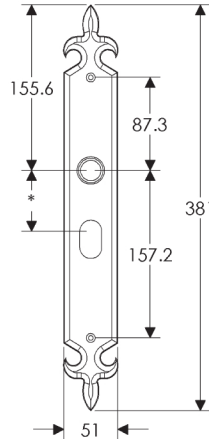

## Fleur de Lis Escutcheon: 51mm x 381mm

**SL824**

**BL824**

**EU824**

**BK824**

**OC824**

\*This center-center dimension will need to be verified before set can be ordered.