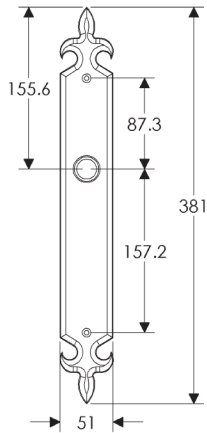

## Fleur de Lis Escutcheon: 51mm x 381mm

**SL824**

**BL824**

**EU824**

**BK824**

**OC824**

\*This center-center dimension will need to be verified before set can be ordered.