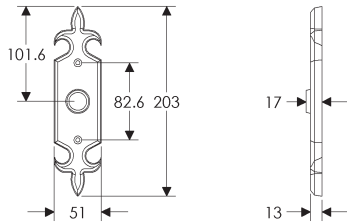

Fleur De Lis Escutcheon (51mm x 203mm) Shown with various lock trim

SL828/BL413
Minimum C-C 138mm

SL828/EU413
Minimum C-C 130mm

SL828/BK413
Minimum C-C 131mm

SL828/OC413
Minimum C-C 131mm