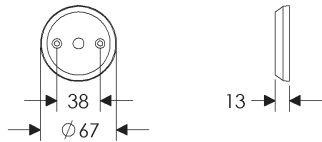

Fleur De Lis Escutcheon (51mm x 203mm) Shown with various lock trim

SL828/BL413
Minimum C-C 138mm

SL828/EU413
Minimum C-C 130mm

SL828/BK413
Minimum C-C 131mm

SL828/OC413
Minimum C-C 131mm