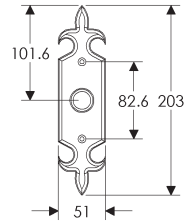

Fleur De Lis Escutcheon (51mm x 203mm) Shown with various lock trim

SL828/BL413
Minimum C-C 138mm

SL828/EU413
Minimum C-C 130mm

SL828/BK413
Minimum C-C 131mm

SL828/OC413
Minimum C-C 131mm