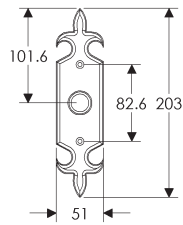

Fleur De Lis Escutcheon (51mm x 203mm) Shown with various lock trim

SL828/BL413
Minimum C-C 138mm

SL828/EU413
Minimum C-C 130mm

SL828/BK413
Minimum C-C 131mm

SL828/OC413
Minimum C-C 131mm