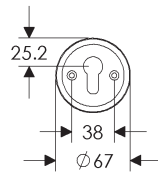

Fleur De Lis Escutcheon (51mm x 203mm) Shown with various lock trim

SL828/BL413
Minimum C-C 138mm

SL828/EU413
Minimum C-C 130mm

SL828/BK413
Minimum C-C 131mm

SL828/OC413
Minimum C-C 131mm