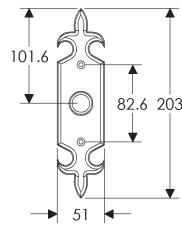

Fleur De Lis Escutcheon (51mm x 203mm) Shown with various lock trim

SL828/BL413
Minimum C-C 138mm

SL828/EU413
Minimum C-C 130mm

SL828/BK413
Minimum C-C 131mm

SL828/OC413
Minimum C-C 131mm